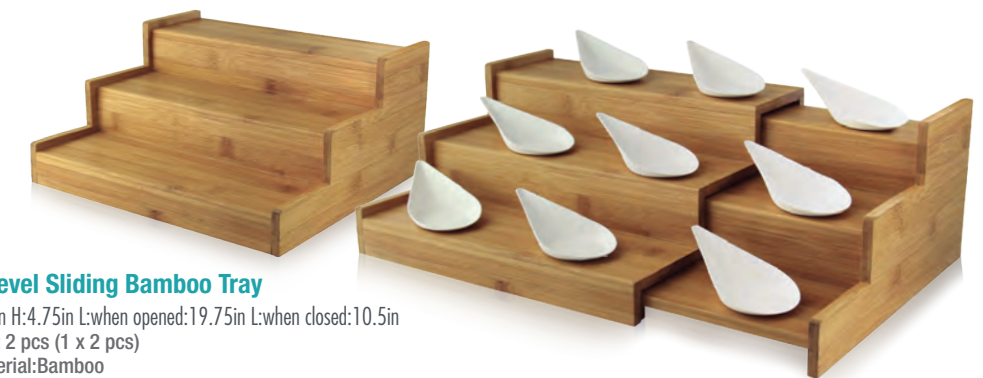

Bamboo Reusable Tool Box
L:9in W:5.8in H:4.2in with Handle
Up:7.75in
QTY: 2 pcs (2 x 1 pcs)
Material:Bamboo
SKU: 210BTOOL1

3 Level Sliding Bamboo Tray
W:9in H:4.75in L:when opened:19.75in L:when closed:10.5in
QTY: 2 pcs (1 x 2 pcs)
Material:Bamboo
SKU: 210BSLIDE1