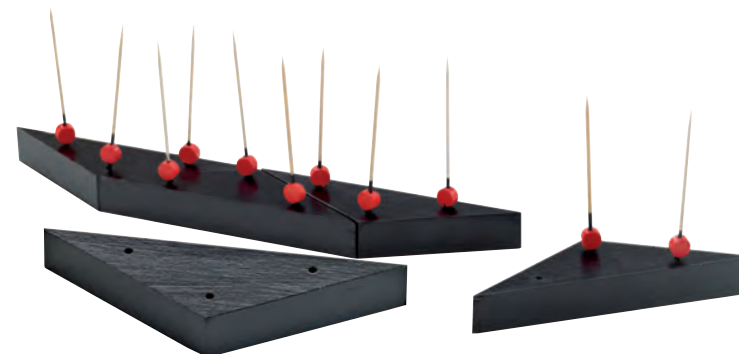

SIMA Black Bamboo Pick Holder 3 Pieces

L:5.5in W:1.5in H:0.8in
QTY: 10 pcs (1 x 10 pcs)
Material: Bamboo
SKU: 209BBSIMA

L:3.5in W:0.38in
QTY: 500 pcs (10 x 50 pcs)
Material: Bamboo
SKU: 209BBNEMKIN

L:3.5in W:0.41in
QTY: 500 pcs (10 x 50 pcs)
Material: Bamboo
SKU: 209BBNEMKA

L:2.8in
QTY: 2000 pcs (20 x 100 pcs)
Material: Bamboo
SKU: 209BBKITA