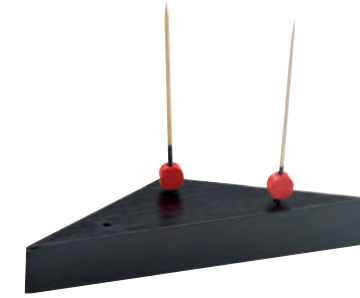

SIMA Black Bamboo Pick Holder 3 Pieces
L:5.5in W:1.5in H:0.8in
QTY: 10 pcs (1 x 10 pcs)
Material:Bamboo
SKU: 209BBSIMA