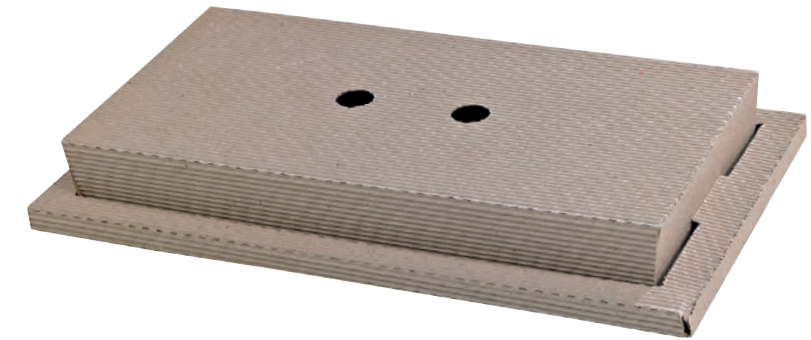

Atlas 1/1 Wooden Reusable Lunch Box with Window Lid
L:15in W:10.8in H:2.2in QTY: 16 pcs (16 x 1 pcs)
SKU: 210BBOXATLASF