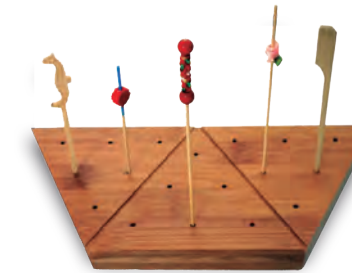

Triangular bamboo pick holder for 18 picks

L:9in W:3.9in H:0.75 in
QTY: 5 pcs (5 x 1 pcs)
Material:Bamboo
SKU: 210SAMBR018