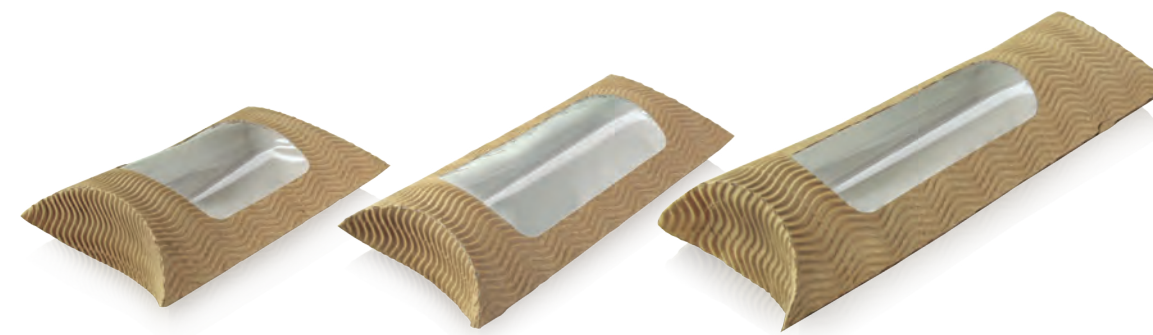

Square Pillow Pack with Window
20oz L:7.9/5.7 x W:5.9 x H:2.2in
QTY: 250 pcs (10 x 25 pcs)
SKU: 210PLW22K

Rectangular Small Pillow Pack With Window
L:8.9/7.2in W:4.5in H:1.75in
QTY: 250 pcs (10 x 25 pcs)
SKU: 210PLW11K

Rectangular Large Pillow Pack With Window
32oz L:11/9.5 x W:4.3 x H:2.2in
QTY: 250 pcs (10 x 25 pcs)
SKU: 210PLW33K

Easy Rip

Cushion Corrugated Hot Sandwich Box
L:9.4in W:3.9in H:2.3in
QTY: 450 pcs (1 x 450 pcs)
SKU: 210ETNINI