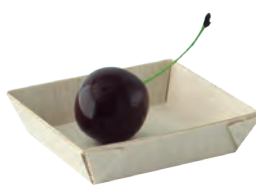

Mini Square Samurai Wooden Tray
1.8oz L:2.4in W:2.4in H:0.55in
QTY: 200 pcs (10 x 20 pcs)
SKU: 210SAMBQ60