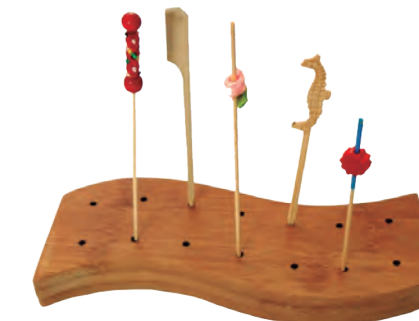

Bamboo pick holder for 14 picks

L:6.25in W:2in H:0.75in
QTY: 10 pcs (10 x 1 pcs)
Material:Bamboo
SKU: 210SAMBR014

L:3.1in W:1.6in H:0.8in
QTY: 10 pcs (1 x 10 pcs)
Material:Bamboo
SKU: 209BBAHAYA

L:2.5in W:1.4in H:0.8in
QTY: 10 pcs (1 x 10 pcs)
Material:Bamboo
SKU: 209BBSHANI