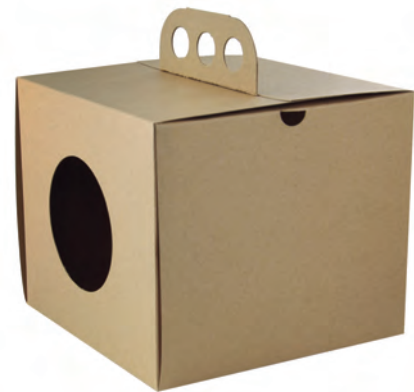

PERFECT TAKEOUT LUNCH BOX TO STYLE THE DELIVERY

Brass Knuckles Take Out
Lunch Box
L:6.9in W:6.9in H:5.9in
QTY: 100 pcs (4 x 25 pcs)
SKU: 210CDP177