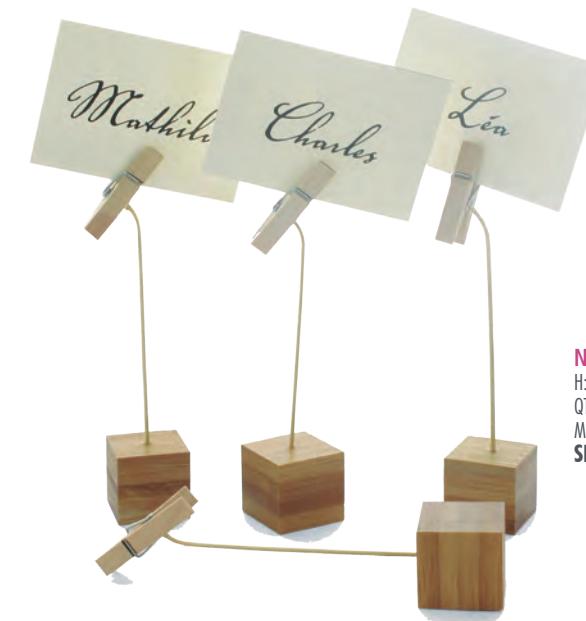

NAK Sign Clip With Bamboo Base
H:5.1in Base:0.9 x 0.9in
QTY: 144 pcs (12 x 12 pcs)
Material:Bamboo
SKU: 209BBNAK