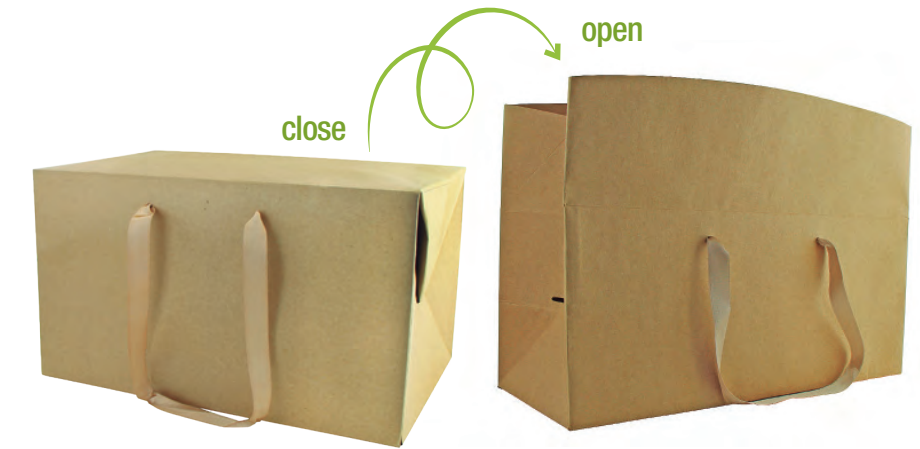

Kraft Take Out Lunch Box with Handles
 L:13in W:13in H:6.7in
 QTY: 20 pcs (1 x 20 pcs)
SKU: 210LUNCHG03

Kraft Take Out Lunch Box with Handles
 L:12.6in W:8.7in H:6.7in
 QTY: 20 pcs (1 x 20 pcs)
SKU: 210LUNCHG04