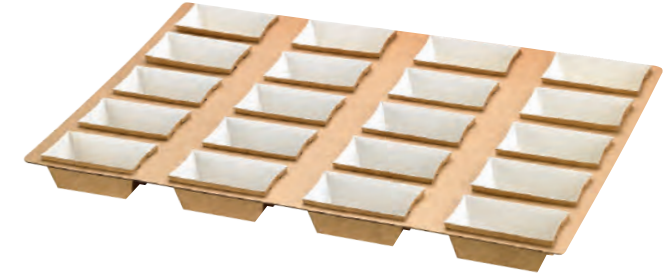

Inserts Sold Separately
See Page 224 For Inserts

Inserts Sold Separately
See Page 224 For Inserts

Inserts sold separately

UP TO 430F BAKING

RECTANGULAR MICROFLUTE BAKING MOLD

- Perfect for any baking inspirations, such as :
  muffins, brioche, bread and more