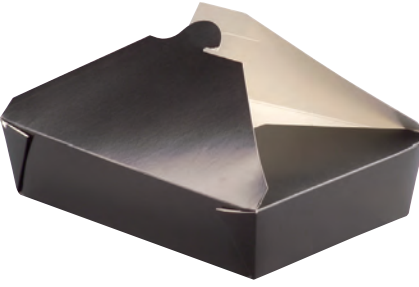

70oz Base:L:7.7in W:5.5in H:2.5in
Top:L:8.5in W:6.3in H:2.5in
QTY: 200 pcs (4 x 50 pcs)
SKU: 210BIO3N