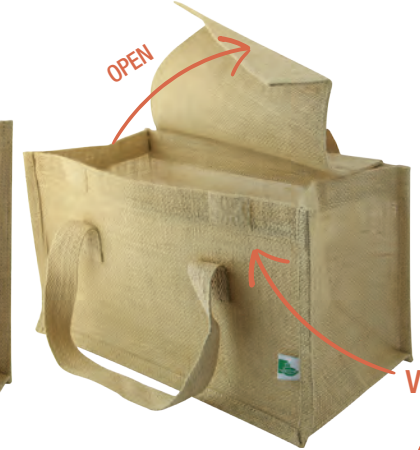

with insulation

with insulation

NATURAL CARRIER BURLAP BAG WITH HANDLE

OPEN