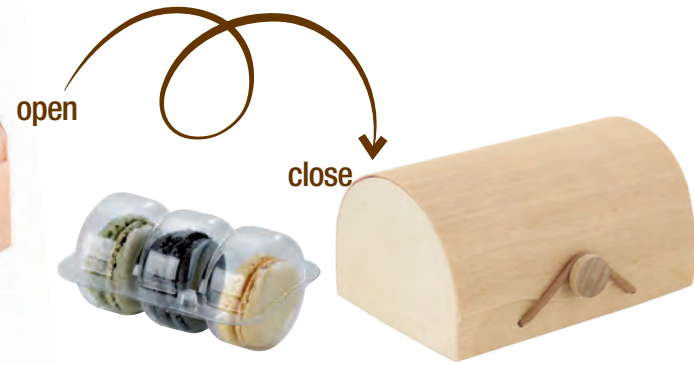

Insert for 3 Macarons (1x3) with Clip Closure
D:1.85in L:3.6in W:2.6in 0.7in
QTY: 300 pcs (6 x 50 pcs)
Material:Plastic
SKU: 210MACINS3