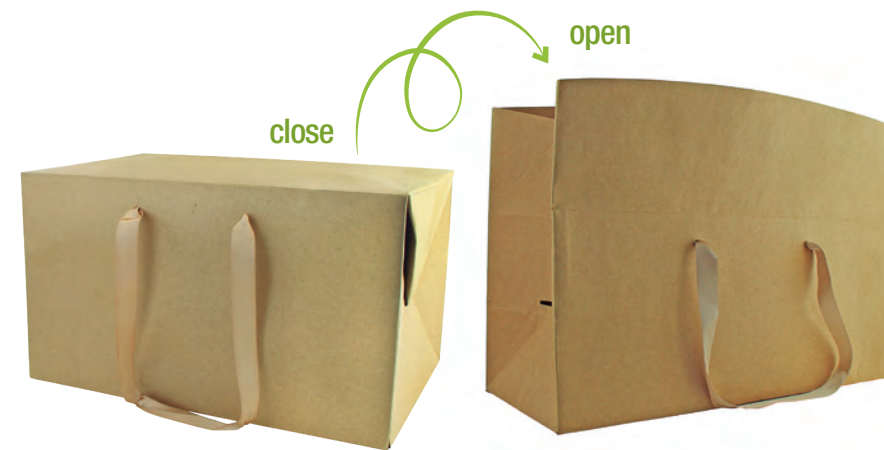

Box bag with handles
L:11.8in W:7.87in H:6.7in
QTY: 25 pcs (25 pcs x 1 pack)
SKU: 210BXBAG