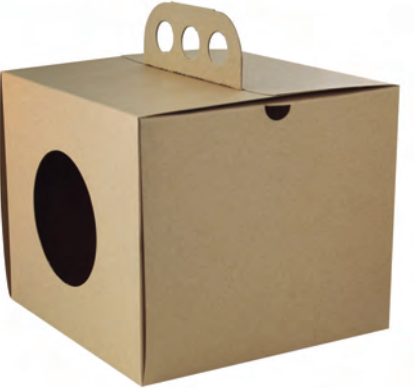

PAPER

PP

GRAB & GO | ROUND KRAFT SALAD BUCKETS

Compostable round bamboo fiber "Buckaty" salad box
 34oz D:5.9in H:3.1in
 QTY: 45 pcs (45 pcs x 1 pack)
SKU: 210PCPLA1000

210LSOUP155, 210LSOUP156, 210PCL1000L, 210PCL155
 PLA, 210SOUP157

SOLD SEPARATELY

COLD
 Clear PLA Lid for 210PC1550K & 210PCPLA1500
 D:7.3in
 QTY: 45 pcs (45 pcs x 1 pack)
SKU: 210PCL185PLA

COLD HOT
 Bamboo fiber paper lid
 D:7.3in H:0.63in
 QTY: 45 pcs (45 pcs x 1 pack)
SKU: 210LSOUP185BP

STYLISH TAKEOUT LUNCH BOX FOR DELIVERY

Brass Knuckles™ Take Out Lunch Box
 L:6.9in W:6.9in H:5.9in
 QTY: 25 pcs (25 pcs x 1 pack)
SKU: 210CDP177

BUCKATY DIVIDERS

Divider 2 sides to fit in 210PC481K/210PC480KN
 D:5.2in H:1.3in
 QTY: 360 pcs (360 pcs x 1 pack)
SKU: 210DIV480K