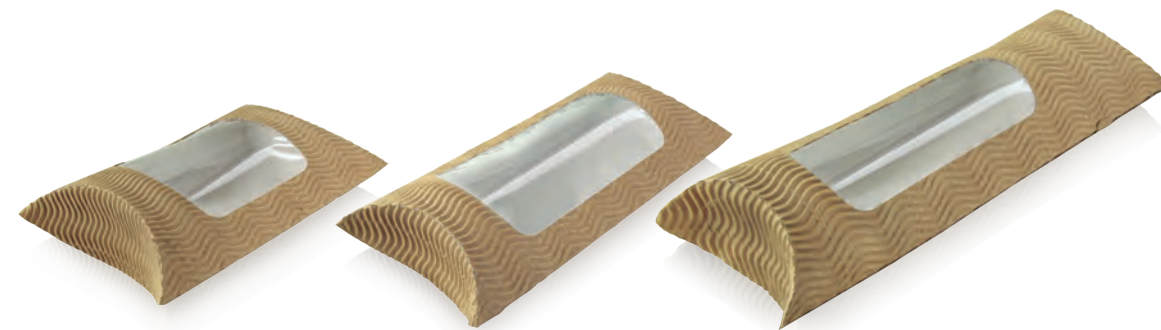

Square Pillow Pack with Window
20oz L:7.9/5.7 x W:5.9 x H:2.2in
QTY: 25 pcs (25 pcs x 1 pack)
SKU: 210PLW22K

Rectangular Small Pillow Pack With Window
L:8.9/7.2in W:4.5in H:1.75in
QTY: 25 pcs (25 pcs x 1 pack)
SKU: 210PLW11K

Rectangular Large Pillow Pack With Window
32oz L:11/9.5 x W:4.3 x H:2.2in
QTY: 25 pcs (25 pcs x 1 pack)
SKU: 210PLW33K