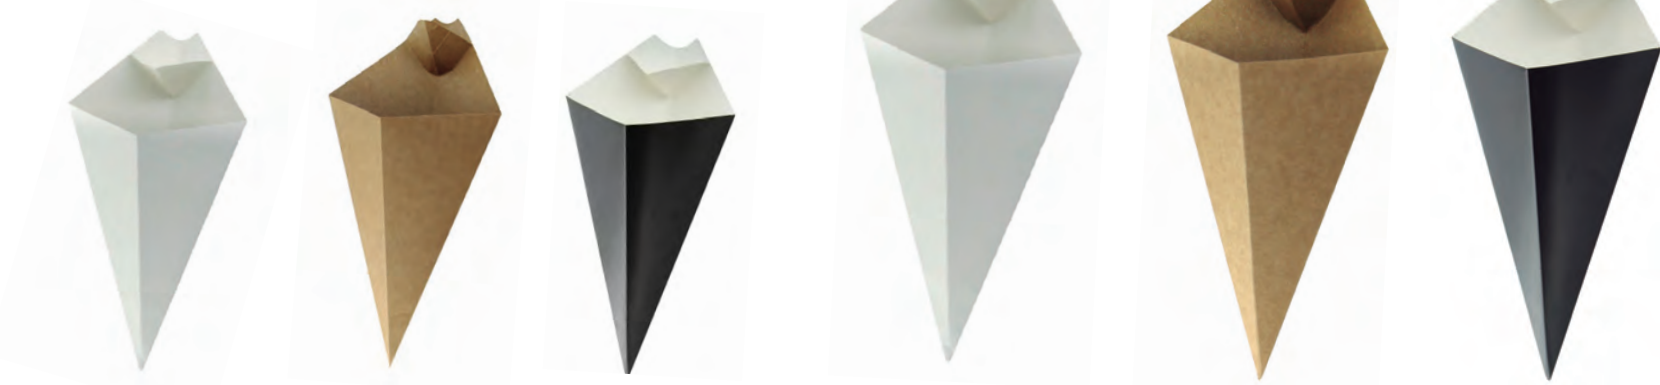

KRAFT PAPER CONES WITH BUILT IN DIPPING SAUCE COMPARTMENT
PERFECT FOR HOT/COLD SERVINGS

5oz L:7.5in W:4.5in
Color:White
QTY: 25 pcs (25 pcs x 1 pack)
SKU: 210CONFR1WH

5oz L:7.5in W:4.5in
Color:Kraft
QTY: 25 pcs (25 pcs x 1 pack)
SKU: 210CONFR1KR

5oz L:7.5in W:4.5in
Color:Black
QTY: 25 pcs (25 pcs x 1 pack)
SKU: 210CONFR1BLK

8oz L:8.75in W:5.25in
Color:White
QTY: 25 pcs (25 pcs x 1 pack)
SKU: 210CONFR2WH

8oz L:8.75in W:5.25in
Color:Kraft
QTY: 25 pcs (25 pcs x 1 pack)
SKU: 210CONFR2KR

8oz L:8.75in W:5.25in
Color:Black
QTY: 25 pcs (25 pcs x 1 pack)
SKU: 210CONFR2BLK