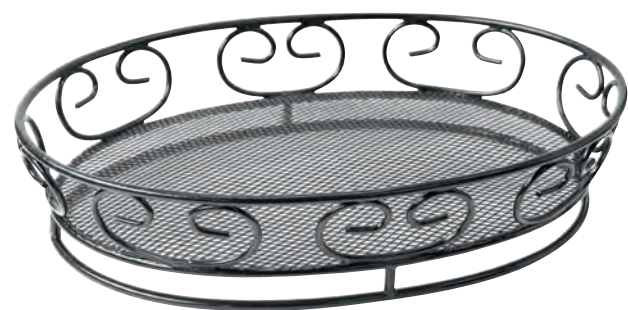

Black Reusable Steel Bread Basket

L:9in W:6.5in H:2.2in
QTY: 1 pcs (1 pcs x 1 pack)
Material:Metal
SKU: 294BASK022