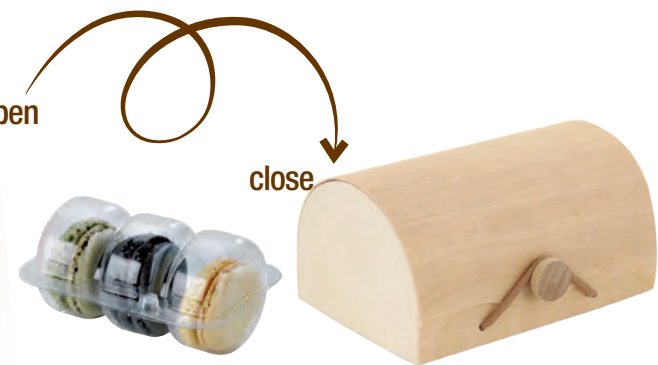

Insert for 3 Macarons (1x3) with Clip Closure
D:1.85in L:3.6in W:2.6in 0.7in
QTY: 50 pcs (50 pcs x 1 pack)
Material:Plastic
SKU: 210MACINS3