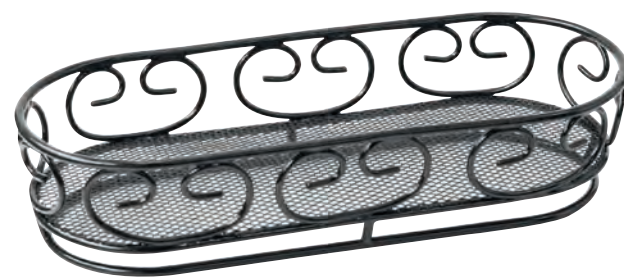

Black Reusable Steel Bread Basket

L:9.2in W:3.5in H:2in
QTY: 1 pcs (1 pcs x 1 pack)
Material:Metal
SKU: 294BASK023