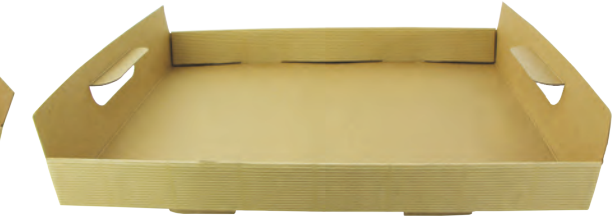

Compatible with Klever Bag
L:16.64in W:16.64in H:3.94in
QTY: 100 pcs (100 pcs x 1 pack)
SKU: 210SKB4141

Kraft Paper Tray with Handles
L:12in W:12in H:1.7in
QTY: 50 pcs (50 pcs x 1 pack)
SKU: 210PAPTRAY31