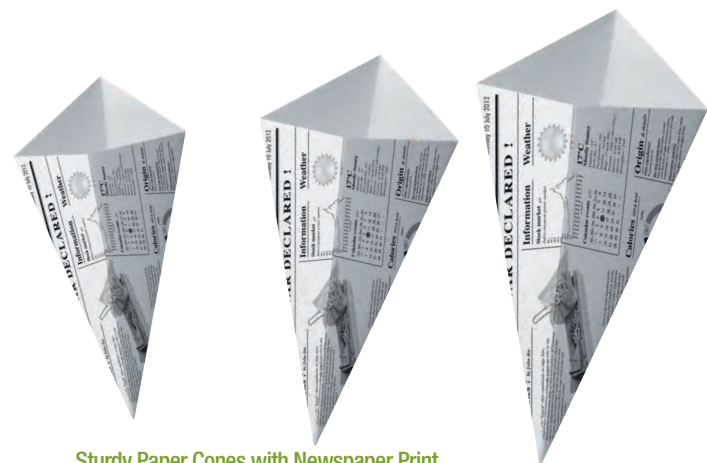

Sturdy Paper Cones with Newspaper Print

8.4oz L:6.3in W:5.1in QTY: 125 pcs (125 pcs x 1 pack) SKU: 210CNEWS250	11oz L:6.9in W:5.7in QTY: 250 pcs (250 pcs x 1 pack) SKU: 210CNEWS325	14.5oz L:7.7in W:6.3in QTY: 125 pcs (125 pcs x 1 pack) SKU: 210CNEWS450