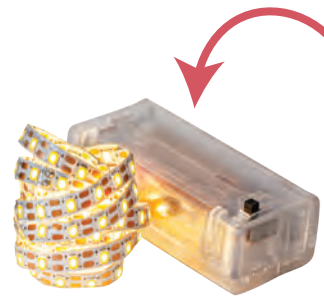

Optional lighting to enhance presentations

Battery-Powered Adhesive Light Strip
H:15.75in
QTY: 10 pcs (10 pcs x 1 pack)
SKU: 294HIVELUM40