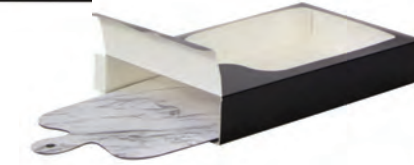

Double Face Marble/Wooden Cardboard Planks For Mezze/Tapas

NEW

Front and back design

L:11.6in W:7.1in
QTY: 50 pcs (50 pcs x 1 pack)
SKU: 210PL1829

Window Boxes For Planks For 210PL1829 and 210PLWOC1829
L:11.8in W:7.5in H:2in
QTY: 50 pcs (50 pcs x 1 pack)
SKU: 210PLBOX1930