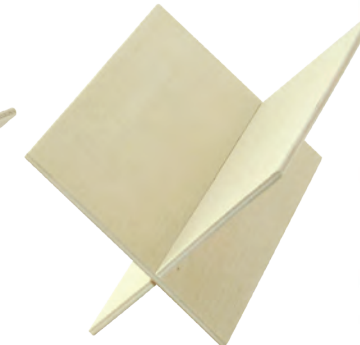

Taco Holder
L:6.6in H:2in
QTY: 50 pcs (50 pcs x 1 pack)
Material:Poplar
SKU: 210BTAC16