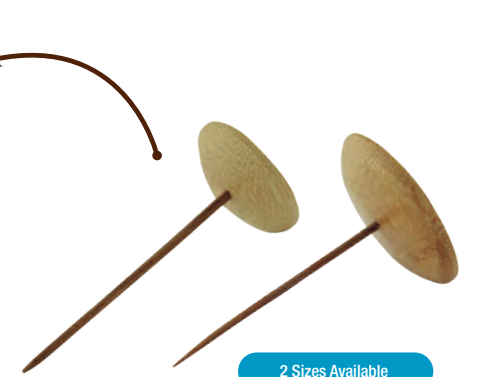

THANI Bamboo Mini Dish with Skewer
L:3.9in D:1.6in
QTY: 24 pcs (24 pcs x 1 pack)
Material:Bamboo
SKU: 209BBTHANI

L:3.8in D:2.3in
QTY: 24 pcs (24 pcs x 1 pack)
Material:Bamboo
SKU: 209BBTHANI6

2 Sizes Available