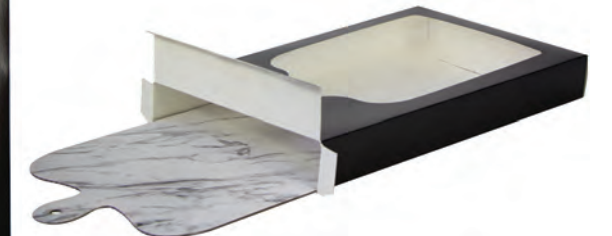

Window Boxes For Planks For 210PL2439
L:15.7in W:9.8in H:2in
QTY: 50 pcs (50 pcs x 1 pack)
SKU: 210PLBOX2540

A CURATED COLLECTION OF EXQUISITE WOODEN PLANKS