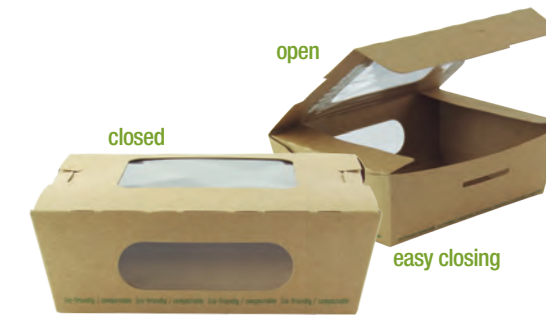

Easy Closing Kraft Compostable Salad Box with 2 Windows
Material:Paper + PLA Color: Kraft
38oz L:5.9in W:5.3in H:2.5in
QTY: 50 pcs (50 pcs x 1 pack)
SKU: 210BOXSP1003

24oz L:6.1in W:4.7in H:2in
QTY: 50 pcs (50 pcs x 1 pack)
SKU: 210BOXSP753

PAPER

PP

GRAB & GO | TAKE OUT WINDOW BOXES