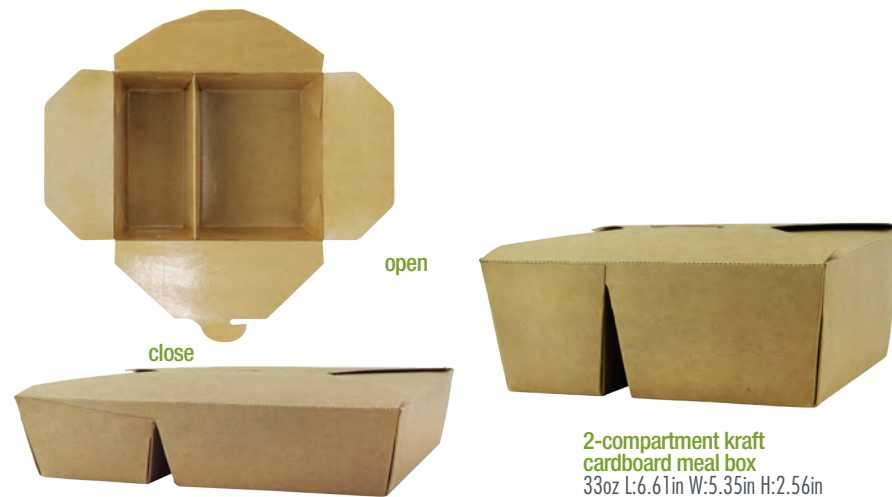

2-compartment kraft cardboard meal box
35oz L:8.43in W:6.1in H:1.85in
QTY: 50 pcs (50 pcs x 1 pack)
SKU: 210B2C22K

2-compartment kraft cardboard meal box
33oz L:6.61in W:5.35in H:2.56in
QTY: 50 pcs (50 pcs x 1 pack)
SKU: 210B2C88K