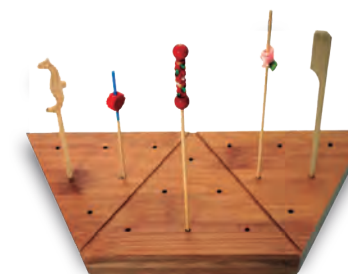

Triangular bamboo pick holder for 18 picks

L:9in W:3.9in H:0.75 in
QTY: 1 pcs (1 pcs x 1 pack)
Material:Bamboo
SKU: 210SAMBRO18