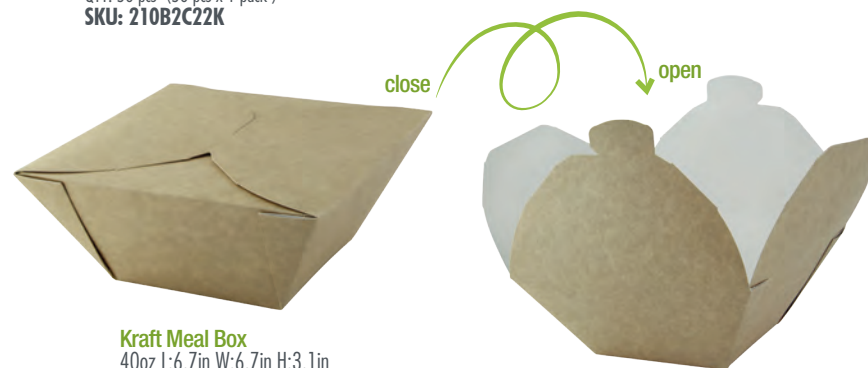

Kraft Meal Box
40oz L:6.7in W:6.7in H:3.1in
QTY: 50 pcs (50 pcs x 1 pack)
SKU: 210B10100K