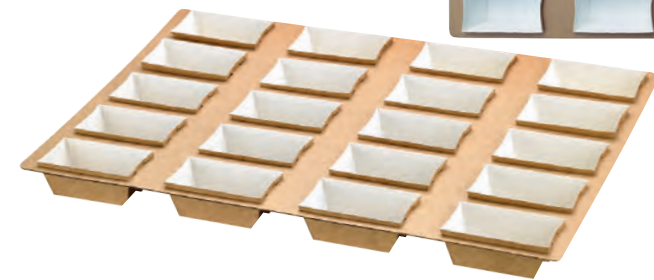

PAPER

PET

Inserts Sold Separately
See Page 236 For Inserts

insert option 210MACINS7

Inserts Sold Separately
See Page 238 For Inserts

Inserts sold separately

insert option 210MACYNS7RD

RECTANGULAR MICROFLUTE BAKING MOLD

- Perfect for any baking inspirations, such as :
  muffins, brioche, bread and more

UP TO 430F BAKING RESISTANCE IN OVEN

Compatible with

PAPER