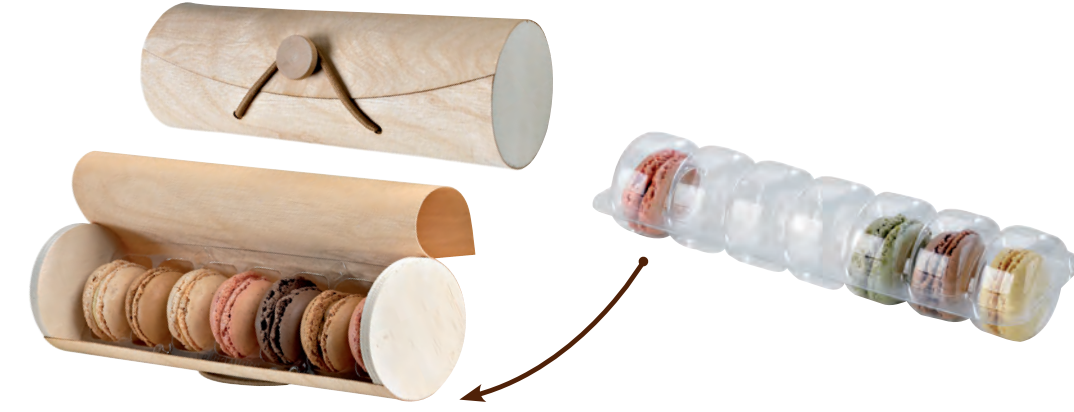

Brown Square Tray with Foldable Edges
 L:5.12in W:5.12in H:0.79in
 QTY: 250 pcs (250 pcs x 1 pack)
 Material:Paper
SKU: 209CAR1717K

Cylindrical Wooden Box for 7 Macarons with Latch
D:2.5in L:8.9in
QTY: 50 pcs (50 pcs x 1 pack)
Material:Wood
SKU: 210MAC7CYB
D:2.5in L: 8.4in
SKU: 210MAC7CYB21