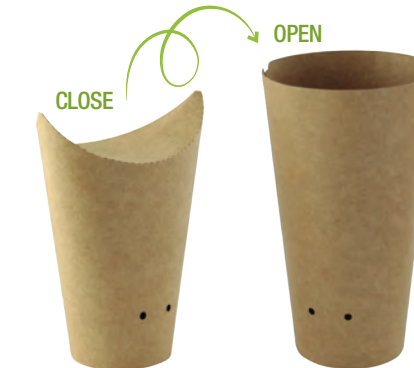

Kraft Slice Box with PE Window Lid
12oz L:6.6in W:6.6in H:5.1in
QTY: 50 pcs (50 pcs x 1 pack)
SKU: 209PATRIBR

HAPPY FRIES Closable Perforated Kraft Snack Cup
Material: Paper Color: Kraft

9oz D:2.36in H:4.7in QTY: 50 pcs (50 pcs x 1 pack) SKU: 210TPASK12K	12oz D:2.36in H:5.5in QTY: 50 pcs (50 pcs x 1 pack) SKU: 210TPASK16K	16oz D:2.36in H:6.3in QTY: 50 pcs (50 pcs x 1 pack) SKU: 210TPASK20K
--	---	---